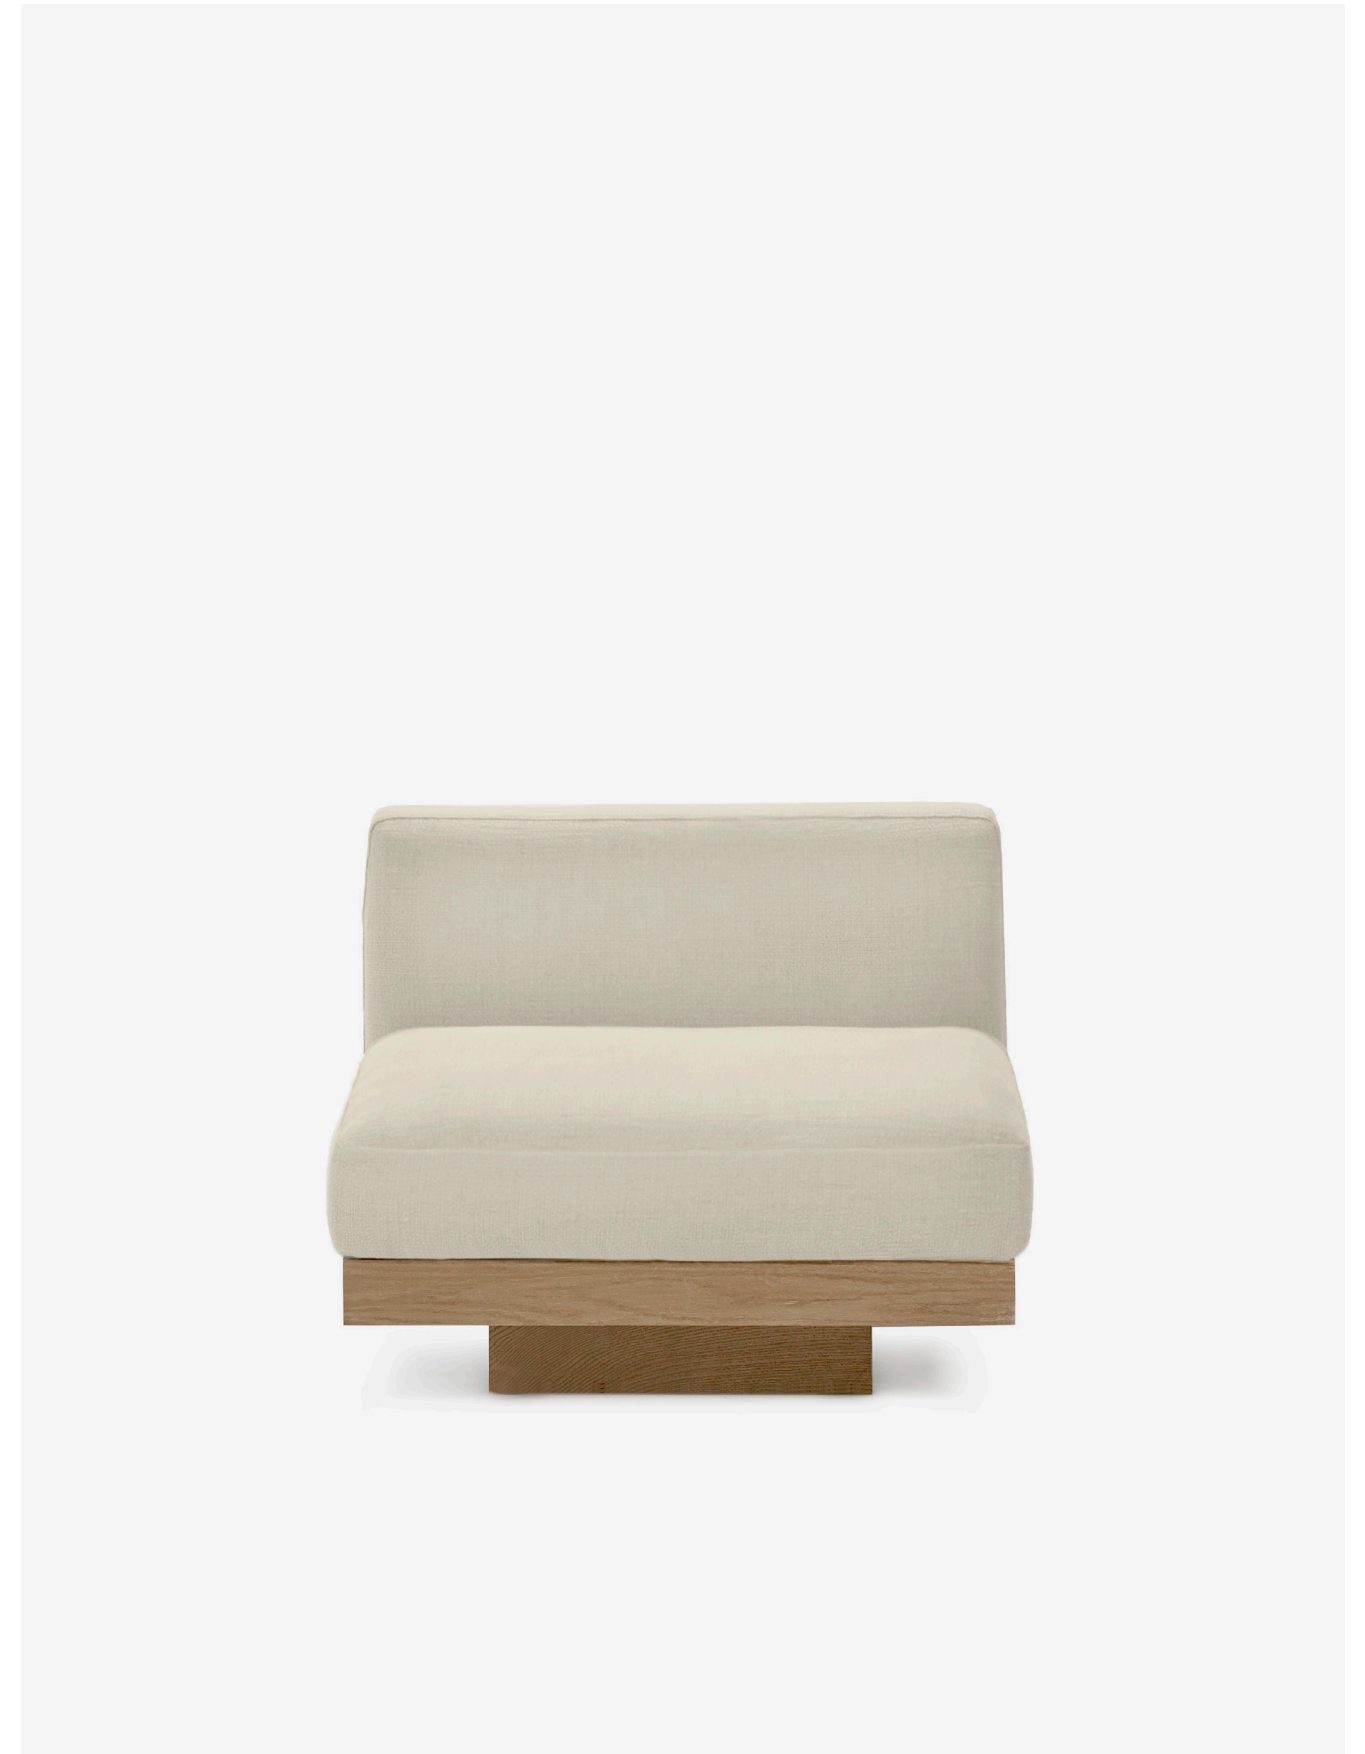

RUDOLPH — SOFT SEATING

Building on Vincent Van Duysen's previous collaborations with Serax, the *Rudolph* sofa collection is an exercise in contemporary modernism. The collection takes its name from Rudolph Michael Schindler, a major protagonist of mid-century American modernism and a critical reference for van Duysen, and is inspired by the clean style of the era and by the architect's personal Modern art collection.

Rudolph is presented in four modular shapes; an ottoman, single-seat, two-seater and three-seater. All the pieces share the same approach to proportion, offering serene, simple forms reminiscent of the banquettes that line classic modernist interiors. For the hand-finished oak wood frames and base, van Duysen selected ebony black, bringing its own character to the wood grain. Cotton linen upholstery is available in off-white, bone, beige, sand and smoke to compliment the wooden seat and back.

Outdoor — *Rudolph* also offers an elegant but robust solution for outdoor seating. The core forms and profiles of the collection are reimagined in new material combinations to create weatherproof pieces that retain the ethos of the original designs. Teak-wood frames provide longevity and are complemented by water-and-stain-resistant upholstery in three colours: white, chalk and camel.